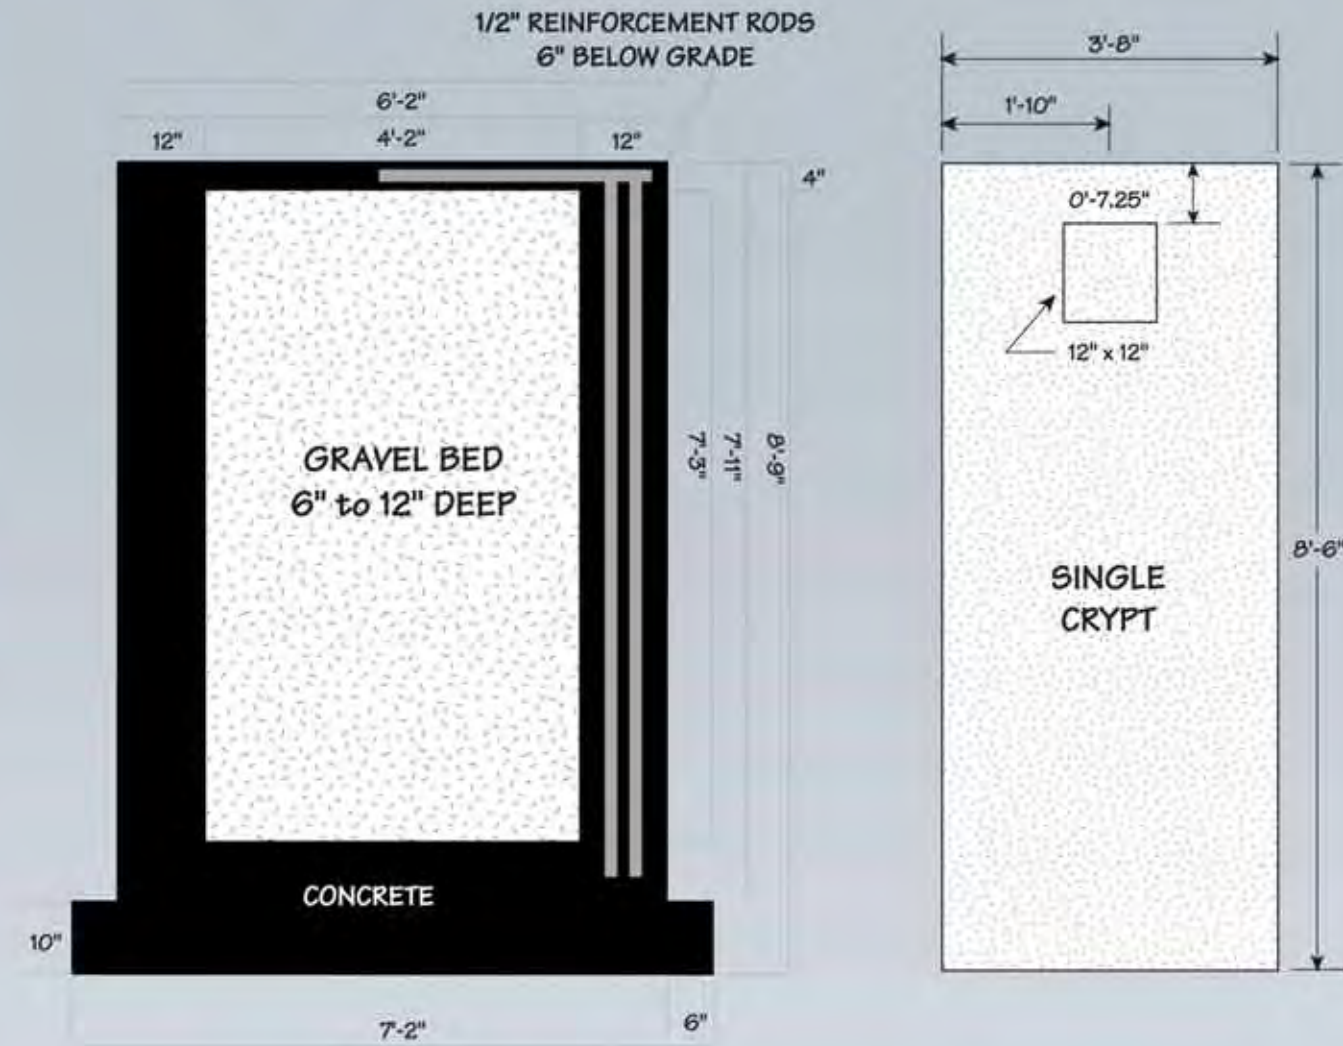

Four Crypt
Rosa Beta
Jet Black Front

Roof Top
Rosa Beta
Jet Black Front

Flat Top
Paradiso

CRYPT FOUNDATION PLANS

NOTES:
DEPTH OF CONCRETE DETERMINED BY
LOCAL CEMETERY REGULATIONS OR
SOIL CONDITIONS (SUGGEST 1' THICK)